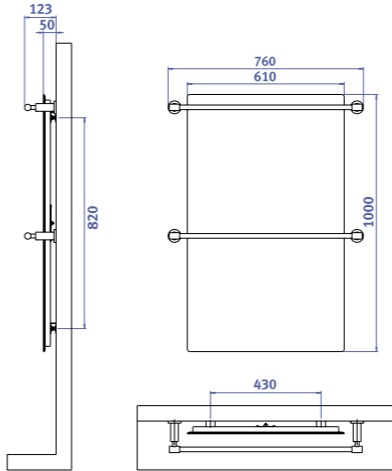

### Bath towel warmers with towel rail

**Model DOLANO**

**400SL H**

**500SL H**

**600 H**

**600ML H**

**Model Quattro**

**400SL H**