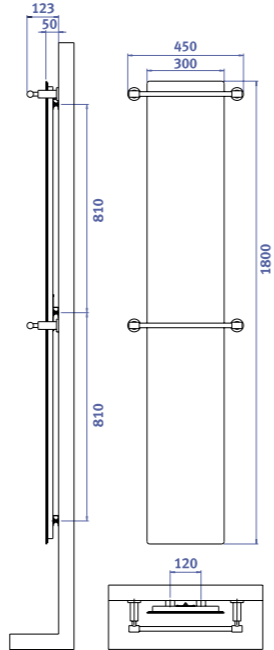

### Bath towel warmers with towel rail

**Model DOLANO**

**400SL H**

**500SL H**

**600 H**

**600ML H**

**Model Quattro**

**400SL H**