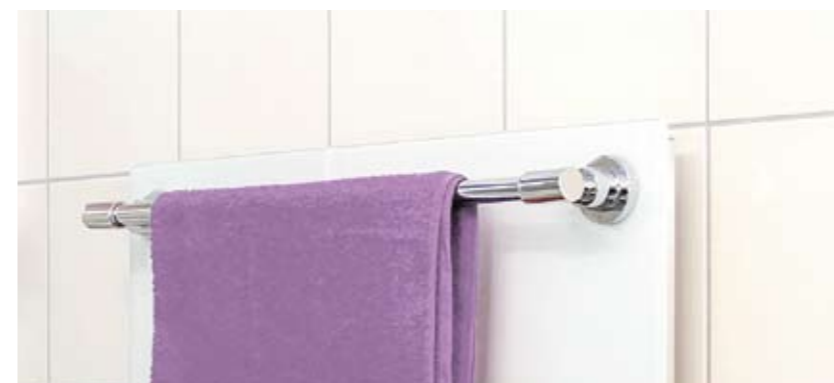

infraSWISS bath towel warmers are independent of the existing heating system. That is especially valuable in the spring or autumn, or on cool summer days when the central heating has not yet been switched on. The bath towel warmer keeps your bathroom at a pleasant temperature.

infraSWISS bath towel warmers can also be fitted in kitchens and utility rooms, whether in family houses or hotels.

Infrared warmth

The cosy warmth produced by infraSWISS bath towel warmers comes from infrared heaters. They do not just warm up the air, they heat up nearby objects. The warmth is transferred from these materials into the whole room with practically no losses, creating a beneficial, relaxing atmosphere for people and animals alike.

Swiss made

infraSWISS bath towel warmers are manufactured exclusively in Switzerland to the most demanding standards, using top class, high quality materials. They form a part of a comprehensive range of heaters.