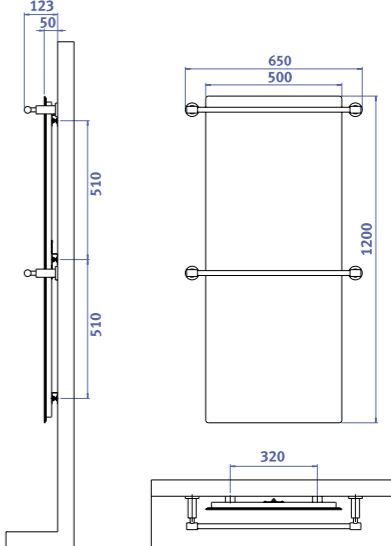

### Bath towel warmers with towel rail

**Model DOLANO**

**400SL H**

**500SL H**

**600 H**

**600ML H**

**Model Quattro**

**400SL H**