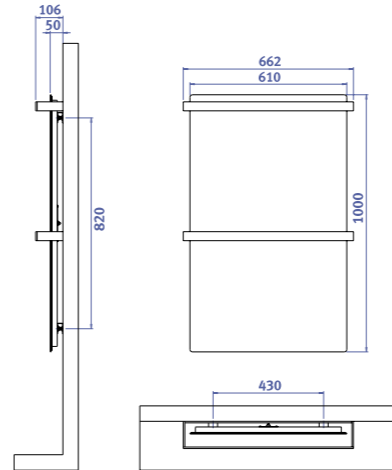

Bath towel warmers with towel rail

600 H