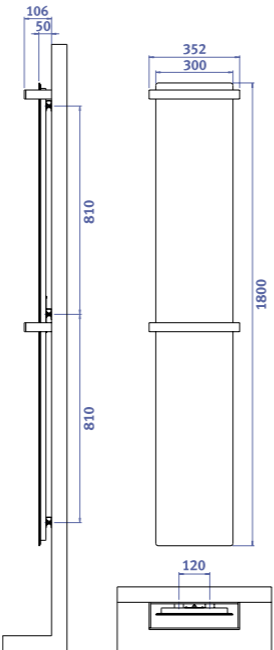

Bath towel warmers with towel rail

500SL H