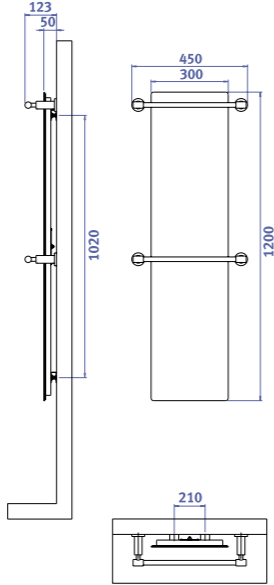

### Bath towel warmers with towel rail

**Model DOLANO**

**400SL H**

**500SL H**

**600 H**

**600ML H**

**Model Quattro**

**400SL H**