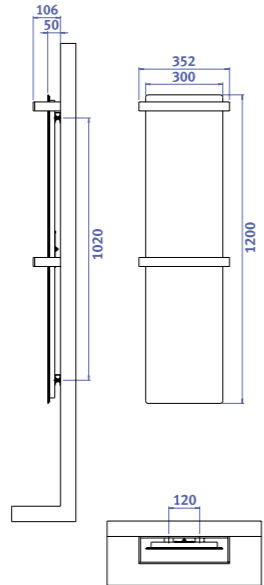

### Bath towel warmers with towel rail

**Model DOLANO**

**400SL H**

**500SL H**

**600 H**

**600ML H**

**Model Quattro**

**400SL H**