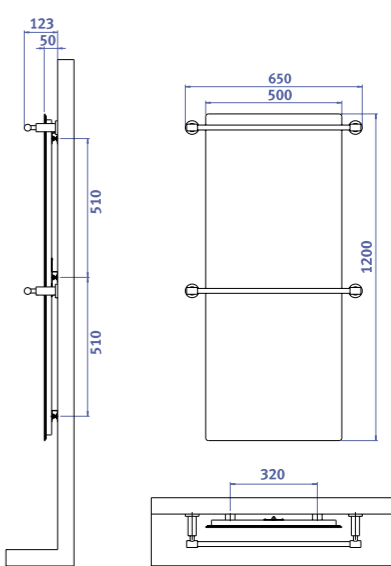

Bath towel warmers with towel rail

600ML H