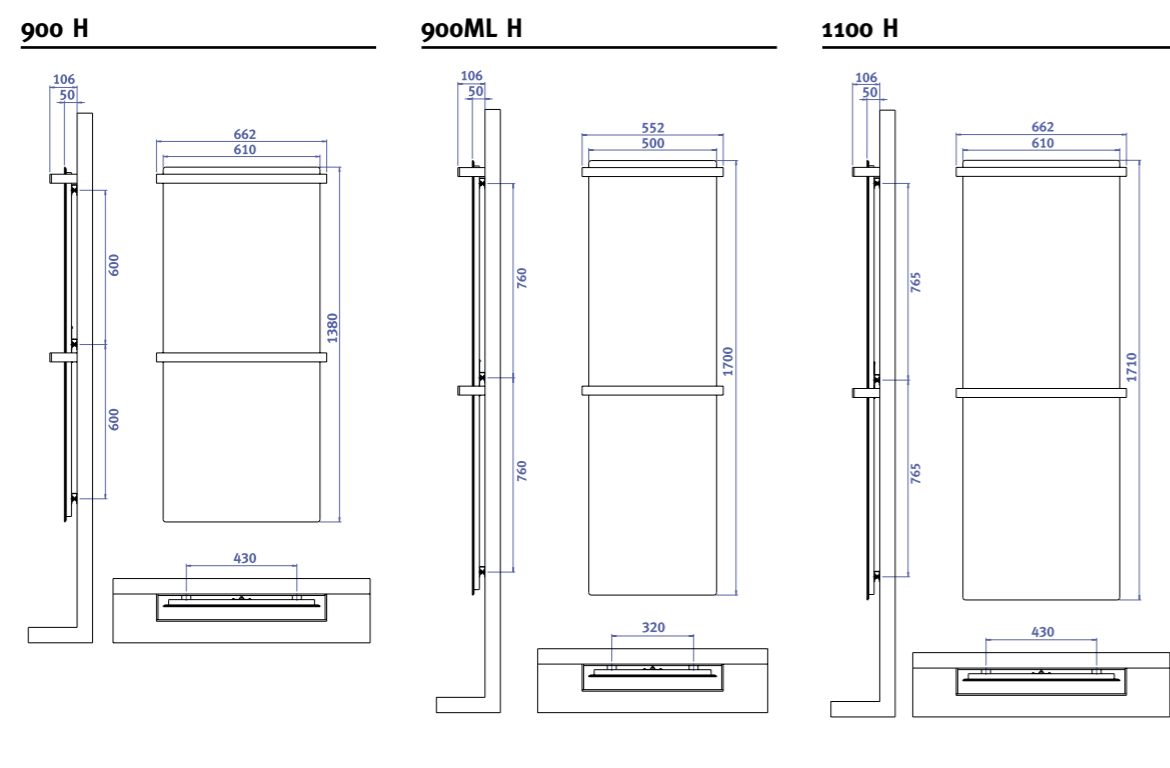

400SL H

500SL H

600 H

600ML H

Bath towel warmers with towel rail

Frameless bath towel warmers / radiators for bathrooms

Product no.	Designation	Dimension	Output, watts	Colour
84 01 02	infraSWISS 400SL H white	300x1200	290 W	white
84 01 03	infraSWISS 500SL H white	300x1800	440 W	white
84 01 04	infraSWISS 600 H white	610x1000	530 W	white
84 01 07	infraSWISS 600ML H white	500x1200	530 W	white
84 01 05	infraSWISS 900 H white	610x1380	750 W	white
84 01 08	infraSWISS 900ML H white	500x1700	750 W	white
84 01 06	infraSWISS 1100 H white	610x1710	950 W	white
<hr/>				
84 02 02	infraSWISS 400SL H black	300x1200	290 W	black
84 02 03	infraSWISS 500SL H black	300x1800	440 W	black
84 02 04	infraSWISS 600 H black	610x1000	530 W	black
84 02 07	infraSWISS 600ML H black	500x1200	530 W	black
84 02 05	infraSWISS 900 H black	610x1380	750 W	black
84 02 08	infraSWISS 900ML H black	500x1700	750 W	black
84 02 06	infraSWISS 1100 H black	610x1710	950 W	black