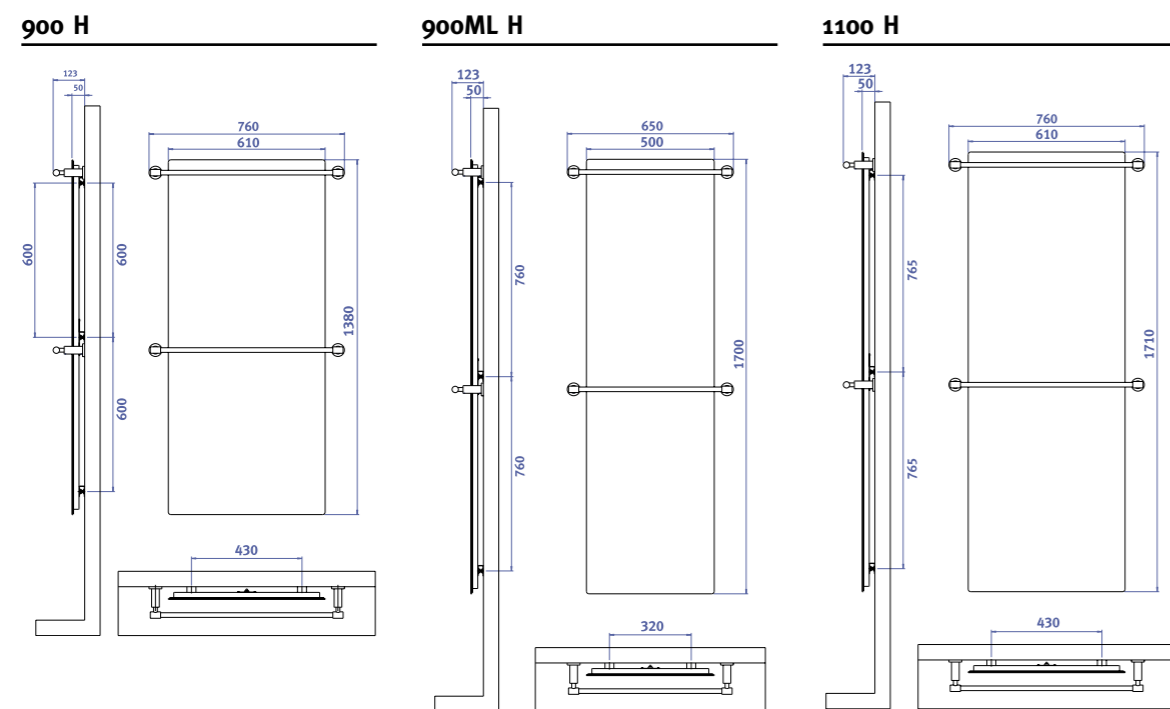

400SL H

500SL H

600 H

600ML H

Bath towel warmers with towel rail

Frameless bath towel warmers / radiators for bathrooms

Product no.	Designation	Dimension	Output, watts	Colour
84 01 02	infraSWISS 400SL H white	300x1200	290 W	white
84 01 03	infraSWISS 500SL H white	300x1800	440 W	white
84 01 04	infraSWISS 600 H white	610x1000	530 W	white
84 01 07	infraSWISS 600ML H white	500x1200	530 W	white
84 01 05	infraSWISS 900 H white	610x1380	750 W	white
84 01 08	infraSWISS 900ML H white	500x1700	750 W	white
84 01 06	infraSWISS 1100 H white	610x1710	950 W	white
<hr/>				
84 02 02	infraSWISS 400SL H black	300x1200	290 W	black
84 02 03	infraSWISS 500SL H black	300x1800	440 W	black
84 02 04	infraSWISS 600 H black	610x1000	530 W	black
84 02 07	infraSWISS 600ML H black	500x1200	530 W	black
84 02 05	infraSWISS 900 H black	610x1380	750 W	black
84 02 08	infraSWISS 900ML H black	500x1700	750 W	black
84 02 06	infraSWISS 1100 H black	610x1710	950 W	black