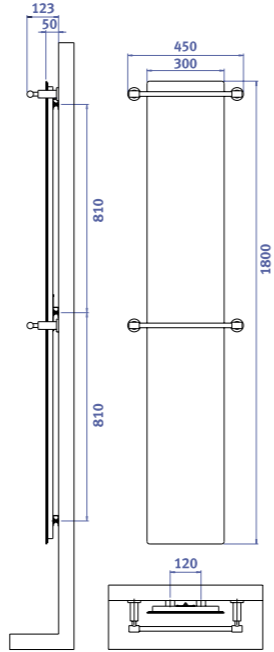

Model Dolano

Bath towel warmers with towel rail

Model DOLANO

400SL H

500SL H

600 H

600ML H

Model Quattro

400SL H

500SL H

600 H

600ML H

Bath towel warmers with towel rail

Frameless bath towel warmers / radiators for bathrooms

Product no.	Designation	Dimension	Output, watts	Colour
84 01 02	infraSWISS 400SL H white	300x1200	290 W	white
84 01 03	infraSWISS 500SL H white	300x1800	440 W	white
84 01 04	infraSWISS 600 H white	610x1000	530 W	white
84 01 07	infraSWISS 600ML H white	500x1200	530 W	white
84 01 05	infraSWISS 900 H white	610x1380	750 W	white
84 01 08	infraSWISS 900ML H white	500x1700	750 W	white
84 01 06	infraSWISS 1100 H white	610x1710	950 W	white
<hr/>				
84 02 02	infraSWISS 400SL H black	300x1200	290 W	black
84 02 03	infraSWISS 500SL H black	300x1800	440 W	black
84 02 04	infraSWISS 600 H black	610x1000	530 W	black
84 02 07	infraSWISS 600ML H black	500x1200	530 W	black
84 02 05	infraSWISS 900 H black	610x1380	750 W	black
84 02 08	infraSWISS 900ML H black	500x1700	750 W	black
84 02 06	infraSWISS 1100 H black	610x1710	950 W	black

Accessories for bath towel warmers

Product no.	Designation	Colour
94 01 02	Bath towel rails DOLANO SL 30	chrome
94 01 08	Bath towel rails DOLANO SL double 30	chrome
94 01 11	Bath towel rails DOLANO ML 50	chrome
94 01 12	Bath towel rails DOLANO ML double 50	chrome
94 01 04	Bath towel rails DOLANO 61	chrome
94 01 03	Bath towel rails DOLANO double 61	chrome
94 01 09	Bath towel rails DOLANO transversely to type 600H / glued	chrome
94 01 10	Bath towel rails DOLANO transversely to type 900H / glued	chrome
94 02 01	Bath towel rails Quattro SL 30	stainless steel
94 02 02	Bath towel rails Quattro ML 50	stainless steel
94 02 03	Bath towel rails Quattro 61	stainless steel