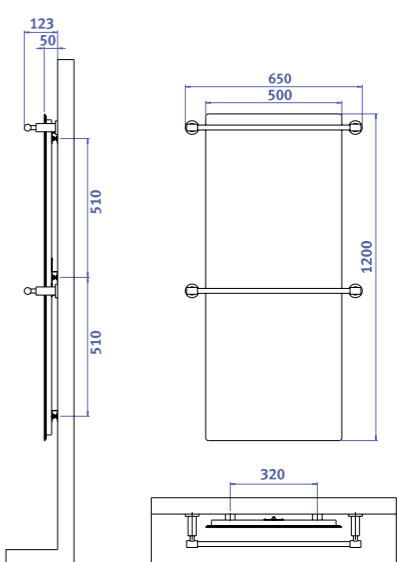

400SL H

500SL H

600 H

600ML H

Bath towel warmers with towel rail

Frameless bath towel warmers / radiators for bathrooms

Product no.	Designation	Dimension	Output, watts	Colour
84 01 02	infraSWISS 400SL H white	300x1200	290 W	white
84 01 03	infraSWISS 500SL H white	300x1800	440 W	white
84 01 04	infraSWISS 600 H white	610x1000	530 W	white
84 01 07	infraSWISS 600ML H white	500x1200	530 W	white
84 01 05	infraSWISS 900 H white	610x1380	750 W	white
84 01 08	infraSWISS 900ML H white	500x1700	750 W	white
84 01 06	infraSWISS 1100 H white	610x1710	950 W	white
<hr/>				
84 02 02	infraSWISS 400SL H black	300x1200	290 W	black
84 02 03	infraSWISS 500SL H black	300x1800	440 W	black
84 02 04	infraSWISS 600 H black	610x1000	530 W	black
84 02 07	infraSWISS 600ML H black	500x1200	530 W	black
84 02 05	infraSWISS 900 H black	610x1380	750 W	black
84 02 08	infraSWISS 900ML H black	500x1700	750 W	black
84 02 06	infraSWISS 1100 H black	610x1710	950 W	black

Accessories for bath towel warmers

Product no.	Designation	Colour
94 01 02	Bath towel rails DOLANO SL 30	chrome
94 01 08	Bath towel rails DOLANO SL double 30	chrome
94 01 11	Bath towel rails DOLANO ML 50	chrome
94 01 12	Bath towel rails DOLANO ML double 50	chrome
94 01 04	Bath towel rails DOLANO 61	chrome
94 01 03	Bath towel rails DOLANO double 61	chrome
94 01 09	Bath towel rails DOLANO transversely to type 600H / glued	chrome
94 01 10	Bath towel rails DOLANO transversely to type 900H / glued	chrome
94 02 01	Bath towel rails Quattro SL 30	stainless steel
94 02 02	Bath towel rails Quattro ML 50	stainless steel
94 02 03	Bath towel rails Quattro 61	stainless steel