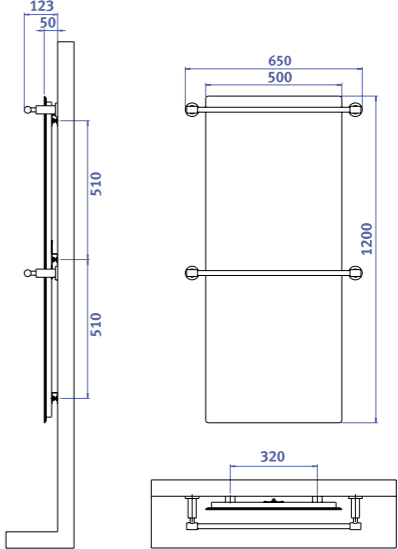

Model Dolano

Bath towel warmers with towel rail

Model DOLANO

400SL H

500SL H

600 H

600ML H

Model Quattro

400SL H

500SL H

600 H

600ML H

Bath towel warmers with towel rail

Frameless bath towel warmers / radiators for bathrooms

Product no.	Designation	Dimension	Output, watts	Colour
84 01 02	infraSWISS 400SL H white	300x1200	290 W	white
84 01 03	infraSWISS 500SL H white	300x1800	440 W	white
84 01 04	infraSWISS 600 H white	610x1000	530 W	white
84 01 07	infraSWISS 600ML H white	500x1200	530 W	white
84 01 05	infraSWISS 900 H white	610x1380	750 W	white
84 01 08	infraSWISS 900ML H white	500x1700	750 W	white
84 01 06	infraSWISS 1100 H white	610x1710	950 W	white
<hr/>				
84 02 02	infraSWISS 400SL H black	300x1200	290 W	black
84 02 03	infraSWISS 500SL H black	300x1800	440 W	black
84 02 04	infraSWISS 600 H black	610x1000	530 W	black
84 02 07	infraSWISS 600ML H black	500x1200	530 W	black
84 02 05	infraSWISS 900 H black	610x1380	750 W	black
84 02 08	infraSWISS 900ML H black	500x1700	750 W	black
84 02 06	infraSWISS 1100 H black	610x1710	950 W	black

Accessories for bath towel warmers

Product no.	Designation	Colour
94 01 02	Bath towel rails DOLANO SL 30	chrome
94 01 08	Bath towel rails DOLANO SL double 30	chrome
94 01 11	Bath towel rails DOLANO ML 50	chrome
94 01 12	Bath towel rails DOLANO ML double 50	chrome
94 01 04	Bath towel rails DOLANO 61	chrome
94 01 03	Bath towel rails DOLANO double 61	chrome
94 01 09	Bath towel rails DOLANO transversely to type 600H / glued	chrome
94 01 10	Bath towel rails DOLANO transversely to type 900H / glued	chrome
94 02 01	Bath towel rails Quattro SL 30	stainless steel
94 02 02	Bath towel rails Quattro ML 50	stainless steel
94 02 03	Bath towel rails Quattro 61	stainless steel