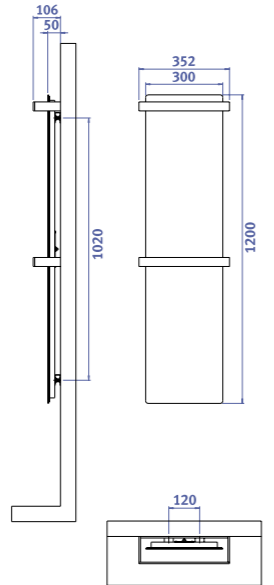

Model Dolano

Bath towel warmers with towel rail

Model DOLANO

400SL H

500SL H

600 H

600ML H

Model Quattro

400SL H

500SL H

600 H

600ML H

Bath towel warmers with towel rail

Frameless bath towel warmers / radiators for bathrooms

Product no.	Designation	Dimension	Output, watts	Colour
84 01 02	infraSWISS 400SL H white	300x1200	290 W	white
84 01 03	infraSWISS 500SL H white	300x1800	440 W	white
84 01 04	infraSWISS 600 H white	610x1000	530 W	white
84 01 07	infraSWISS 600ML H white	500x1200	530 W	white
84 01 05	infraSWISS 900 H white	610x1380	750 W	white
84 01 08	infraSWISS 900ML H white	500x1700	750 W	white
84 01 06	infraSWISS 1100 H white	610x1710	950 W	white
<hr/>				
84 02 02	infraSWISS 400SL H black	300x1200	290 W	black
84 02 03	infraSWISS 500SL H black	300x1800	440 W	black
84 02 04	infraSWISS 600 H black	610x1000	530 W	black
84 02 07	infraSWISS 600ML H black	500x1200	530 W	black
84 02 05	infraSWISS 900 H black	610x1380	750 W	black
84 02 08	infraSWISS 900ML H black	500x1700	750 W	black
84 02 06	infraSWISS 1100 H black	610x1710	950 W	black

Accessories for bath towel warmers

Product no.	Designation	Colour
94 01 02	Bath towel rails DOLANO SL 30	chrome
94 01 08	Bath towel rails DOLANO SL double 30	chrome
94 01 11	Bath towel rails DOLANO ML 50	chrome
94 01 12	Bath towel rails DOLANO ML double 50	chrome
94 01 04	Bath towel rails DOLANO 61	chrome
94 01 03	Bath towel rails DOLANO double 61	chrome
94 01 09	Bath towel rails DOLANO transversely to type 600H / glued	chrome
94 01 10	Bath towel rails DOLANO transversely to type 900H / glued	chrome
94 02 01	Bath towel rails Quattro SL 30	stainless steel
94 02 02	Bath towel rails Quattro ML 50	stainless steel
94 02 03	Bath towel rails Quattro 61	stainless steel