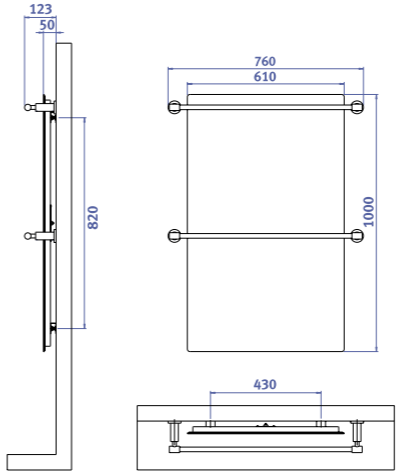

Model Dolano

Bath towel warmers with towel rail

Model DOLANO

400SL H

500SL H

600 H

600ML H

Model Quattro

400SL H

500SL H

600 H

600ML H

Bath towel warmers with towel rail

Frameless bath towel warmers / radiators for bathrooms

Product no.	Designation	Dimension	Output, watts	Colour
84 01 02	infraSWISS 400SL H white	300x1200	290 W	white
84 01 03	infraSWISS 500SL H white	300x1800	440 W	white
84 01 04	infraSWISS 600 H white	610x1000	530 W	white
84 01 07	infraSWISS 600ML H white	500x1200	530 W	white
84 01 05	infraSWISS 900 H white	610x1380	750 W	white
84 01 08	infraSWISS 900ML H white	500x1700	750 W	white
84 01 06	infraSWISS 1100 H white	610x1710	950 W	white
<hr/>				
84 02 02	infraSWISS 400SL H black	300x1200	290 W	black
84 02 03	infraSWISS 500SL H black	300x1800	440 W	black
84 02 04	infraSWISS 600 H black	610x1000	530 W	black
84 02 07	infraSWISS 600ML H black	500x1200	530 W	black
84 02 05	infraSWISS 900 H black	610x1380	750 W	black
84 02 08	infraSWISS 900ML H black	500x1700	750 W	black
84 02 06	infraSWISS 1100 H black	610x1710	950 W	black

Accessories for bath towel warmers

Product no.	Designation	Colour
94 01 02	Bath towel rails DOLANO SL 30	chrome
94 01 08	Bath towel rails DOLANO SL double 30	chrome
94 01 11	Bath towel rails DOLANO ML 50	chrome
94 01 12	Bath towel rails DOLANO ML double 50	chrome
94 01 04	Bath towel rails DOLANO 61	chrome
94 01 03	Bath towel rails DOLANO double 61	chrome
94 01 09	Bath towel rails DOLANO transversely to type 600H / glued	chrome
94 01 10	Bath towel rails DOLANO transversely to type 900H / glued	chrome
94 02 01	Bath towel rails Quattro SL 30	stainless steel
94 02 02	Bath towel rails Quattro ML 50	stainless steel
94 02 03	Bath towel rails Quattro 61	stainless steel