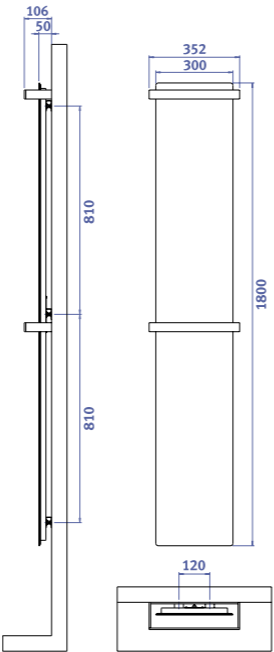

Model Dolano

Bath towel warmers with towel rail

Model DOLANO

400SL H

500SL H

600 H

600ML H

Model Quattro

400SL H

500SL H

600 H

600ML H

Bath towel warmers with towel rail

Frameless bath towel warmers / radiators for bathrooms

Product no.	Designation	Dimension	Output, watts	Colour
84 01 02	infraSWISS 400SL H white	300x1200	290 W	white
84 01 03	infraSWISS 500SL H white	300x1800	440 W	white
84 01 04	infraSWISS 600 H white	610x1000	530 W	white
84 01 07	infraSWISS 600ML H white	500x1200	530 W	white
84 01 05	infraSWISS 900 H white	610x1380	750 W	white
84 01 08	infraSWISS 900ML H white	500x1700	750 W	white
84 01 06	infraSWISS 1100 H white	610x1710	950 W	white
<hr/>				
84 02 02	infraSWISS 400SL H black	300x1200	290 W	black
84 02 03	infraSWISS 500SL H black	300x1800	440 W	black
84 02 04	infraSWISS 600 H black	610x1000	530 W	black
84 02 07	infraSWISS 600ML H black	500x1200	530 W	black
84 02 05	infraSWISS 900 H black	610x1380	750 W	black
84 02 08	infraSWISS 900ML H black	500x1700	750 W	black
84 02 06	infraSWISS 1100 H black	610x1710	950 W	black

Accessories for bath towel warmers

Product no.	Designation	Colour
94 01 02	Bath towel rails DOLANO SL 30	chrome
94 01 08	Bath towel rails DOLANO SL double 30	chrome
94 01 11	Bath towel rails DOLANO ML 50	chrome
94 01 12	Bath towel rails DOLANO ML double 50	chrome
94 01 04	Bath towel rails DOLANO 61	chrome
94 01 03	Bath towel rails DOLANO double 61	chrome
94 01 09	Bath towel rails DOLANO transversely to type 600H / glued	chrome
94 01 10	Bath towel rails DOLANO transversely to type 900H / glued	chrome
94 02 01	Bath towel rails Quattro SL 30	stainless steel
94 02 02	Bath towel rails Quattro ML 50	stainless steel
94 02 03	Bath towel rails Quattro 61	stainless steel