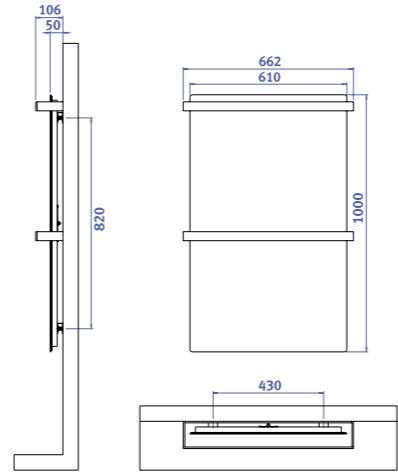

400SL H

500SL H

600 H

600ML H

Bath towel warmers with towel rail

Frameless bath towel warmers / radiators for bathrooms

Product no.	Designation	Dimension	Output, watts	Colour
84 01 02	infraSWISS 400SL H white	300x1200	290 W	white
84 01 03	infraSWISS 500SL H white	300x1800	440 W	white
84 01 04	infraSWISS 600 H white	610x1000	530 W	white
84 01 07	infraSWISS 600ML H white	500x1200	530 W	white
84 01 05	infraSWISS 900 H white	610x1380	750 W	white
84 01 08	infraSWISS 900ML H white	500x1700	750 W	white
84 01 06	infraSWISS 1100 H white	610x1710	950 W	white
<hr/>				
84 02 02	infraSWISS 400SL H black	300x1200	290 W	black
84 02 03	infraSWISS 500SL H black	300x1800	440 W	black
84 02 04	infraSWISS 600 H black	610x1000	530 W	black
84 02 07	infraSWISS 600ML H black	500x1200	530 W	black
84 02 05	infraSWISS 900 H black	610x1380	750 W	black
84 02 08	infraSWISS 900ML H black	500x1700	750 W	black
84 02 06	infraSWISS 1100 H black	610x1710	950 W	black

Accessories for bath towel warmers

Product no.	Designation	Colour
94 01 02	Bath towel rails DOLANO SL 30	chrome
94 01 08	Bath towel rails DOLANO SL double 30	chrome
94 01 11	Bath towel rails DOLANO ML 50	chrome
94 01 12	Bath towel rails DOLANO ML double 50	chrome
94 01 04	Bath towel rails DOLANO 61	chrome
94 01 03	Bath towel rails DOLANO double 61	chrome
94 01 09	Bath towel rails DOLANO transversely to type 600H / glued	chrome
94 01 10	Bath towel rails DOLANO transversely to type 900H / glued	chrome
94 02 01	Bath towel rails Quattro SL 30	stainless steel
94 02 02	Bath towel rails Quattro ML 50	stainless steel
94 02 03	Bath towel rails Quattro 61	stainless steel