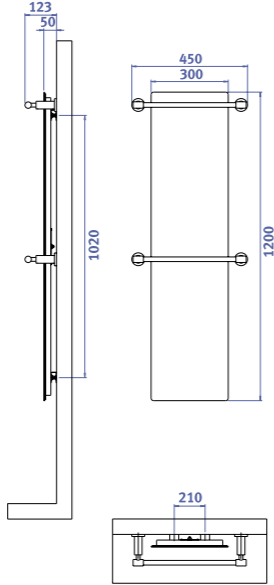

Model Dolano

Bath towel warmers with towel rail

Model DOLANO

400SL H

500SL H

600 H

600ML H

Model Quattro

400SL H

500SL H

600 H

600ML H

Bath towel warmers with towel rail

Frameless bath towel warmers / radiators for bathrooms

Product no.	Designation	Dimension	Output, watts	Colour
84 01 02	infraSWISS 400SL H white	300x1200	290 W	white
84 01 03	infraSWISS 500SL H white	300x1800	440 W	white
84 01 04	infraSWISS 600 H white	610x1000	530 W	white
84 01 07	infraSWISS 600ML H white	500x1200	530 W	white
84 01 05	infraSWISS 900 H white	610x1380	750 W	white
84 01 08	infraSWISS 900ML H white	500x1700	750 W	white
84 01 06	infraSWISS 1100 H white	610x1710	950 W	white
<hr/>				
84 02 02	infraSWISS 400SL H black	300x1200	290 W	black
84 02 03	infraSWISS 500SL H black	300x1800	440 W	black
84 02 04	infraSWISS 600 H black	610x1000	530 W	black
84 02 07	infraSWISS 600ML H black	500x1200	530 W	black
84 02 05	infraSWISS 900 H black	610x1380	750 W	black
84 02 08	infraSWISS 900ML H black	500x1700	750 W	black
84 02 06	infraSWISS 1100 H black	610x1710	950 W	black

Accessories for bath towel warmers

Product no.	Designation	Colour
94 01 02	Bath towel rails DOLANO SL 30	chrome
94 01 08	Bath towel rails DOLANO SL double 30	chrome
94 01 11	Bath towel rails DOLANO ML 50	chrome
94 01 12	Bath towel rails DOLANO ML double 50	chrome
94 01 04	Bath towel rails DOLANO 61	chrome
94 01 03	Bath towel rails DOLANO double 61	chrome
94 01 09	Bath towel rails DOLANO transversely to type 600H / glued	chrome
94 01 10	Bath towel rails DOLANO transversely to type 900H / glued	chrome
94 02 01	Bath towel rails Quattro SL 30	stainless steel
94 02 02	Bath towel rails Quattro ML 50	stainless steel
94 02 03	Bath towel rails Quattro 61	stainless steel