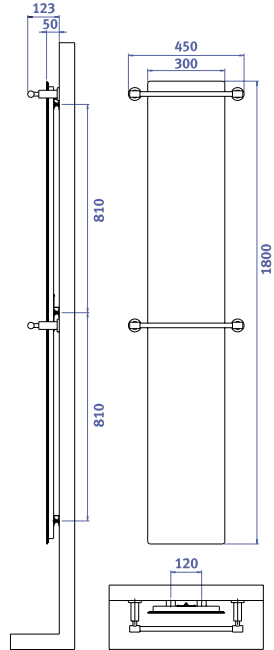

### Bath towel warmers with towel rail

**Model DOLANO**

**400SL H**

**500SL H**

**600 H**

**600ML H**

**Model Quattro**

**400SL H**

**500SL H**

**600 H**

**600ML H**