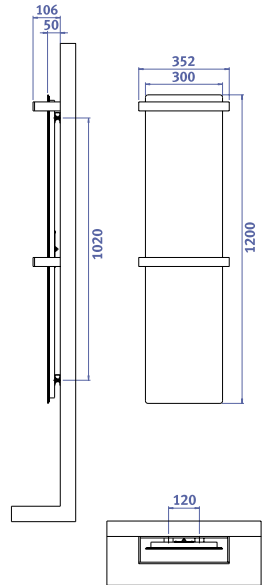

### Bath towel warmers with towel rail

**Model DOLANO**

**400SL H**

**500SL H**

**600 H**

**600ML H**

**Model Quattro**

**400SL H**

**500SL H**

**600 H**

**600ML H**