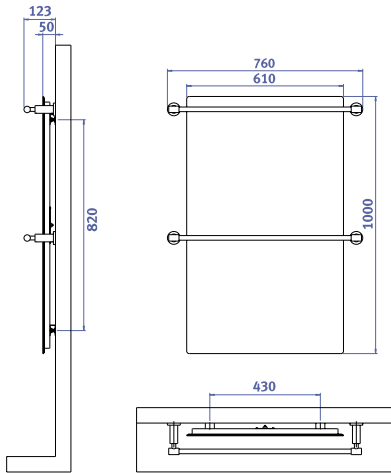

### Bath towel warmers with towel rail

**Model DOLANO**

**400SL H**

**500SL H**

**600 H**

**600ML H**

**Model Quattro**

**400SL H**