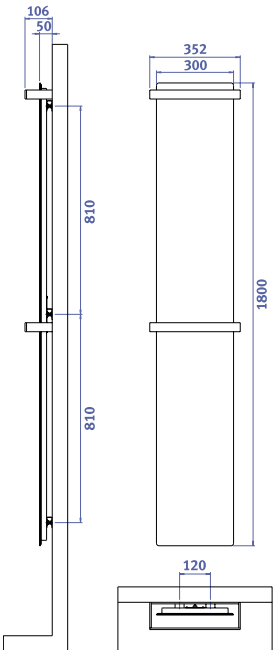

### Bath towel warmers with towel rail

**Model DOLANO**

**400SL H**

**500SL H**

**600 H**

**600ML H**

**Model Quattro**

**400SL H**

**500SL H**

**600 H**

**600ML H**