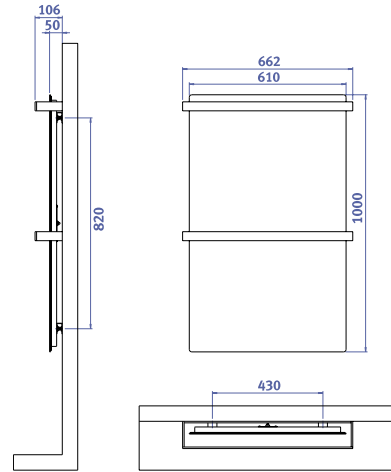

Bath towel warmers with towel rail

600 H