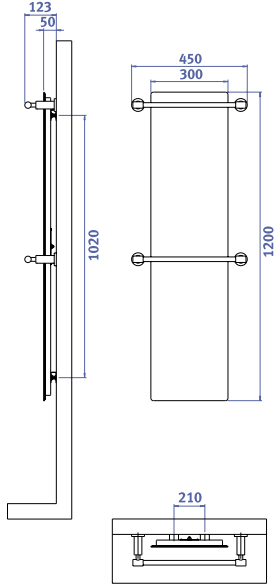

### Bath towel warmers with towel rail

**Model DOLANO**

**400SL H**

**500SL H**

**600 H**

**600ML H**

**Model Quattro**

**400SL H**