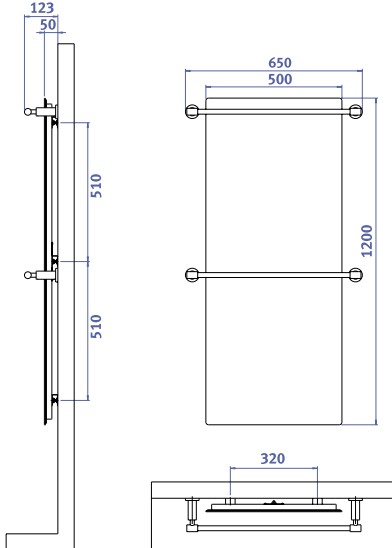

### Bath towel warmers with towel rail

**Model DOLANO**

**400SL H**

**500SL H**

**600 H**

**600ML H**

**Model Quattro**

**400SL H**