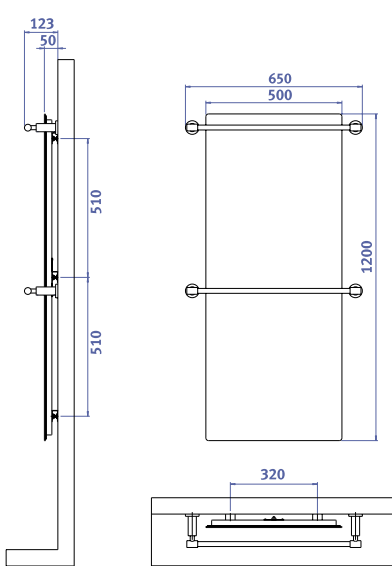

### Bath towel warmers with towel rail

**Model DOLANO**

**400SL H**

**500SL H**

**600 H**

**600ML H**

**Model Quattro**

**400SL H**

**500SL H**

**600 H**

**600ML H**